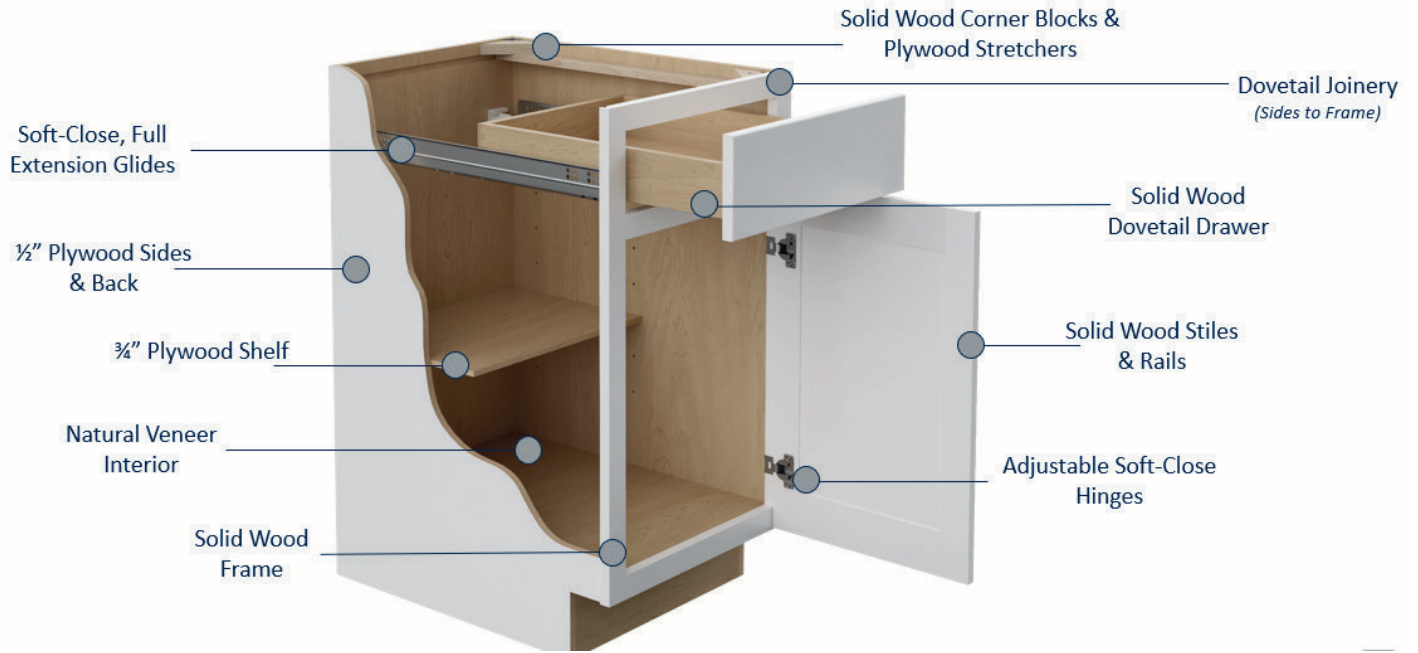

Essex Cabinet Construction